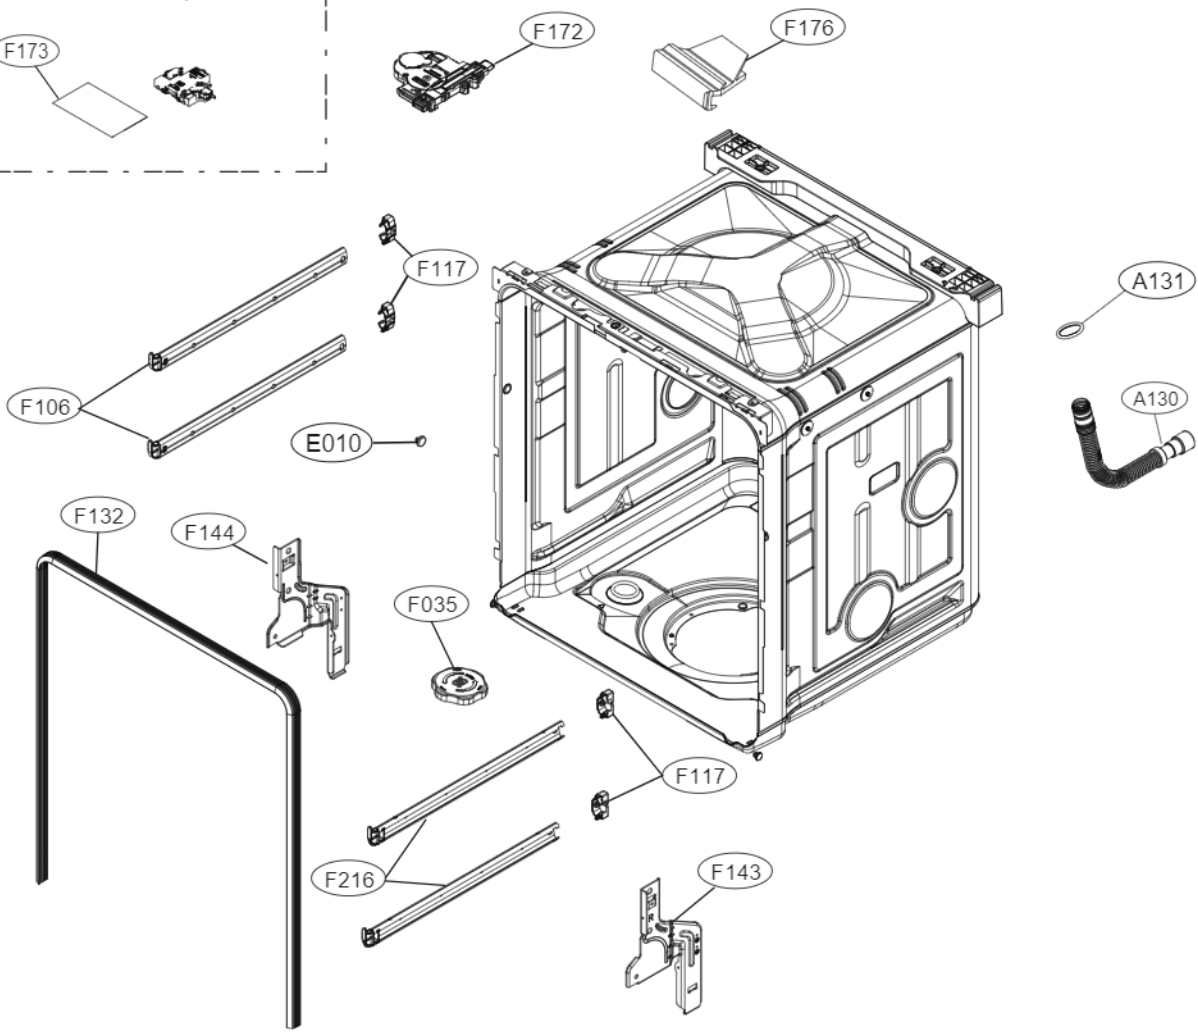

ACCESSORIES			
E202	E006	E007	Hardness Strip
Side Cabinet Strip	Funnel (All models)	Installation part	
			 <p>ppm Total Hardness</p> <p>0 75 125 250 375</p> <p>G009</p>

F191

F194

A050

A170