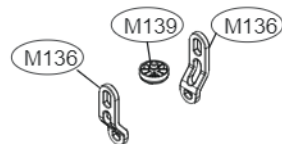

ACCESSORIES			
E202	E006	E007	Hardness Strip
Side Cabinet Strip	Funnel (All models)	Installation part	
			 <p>ppm Total Hardness</p> <p>0 75 125 250 375</p> <p>G009</p>

F191

F194

A050

A170