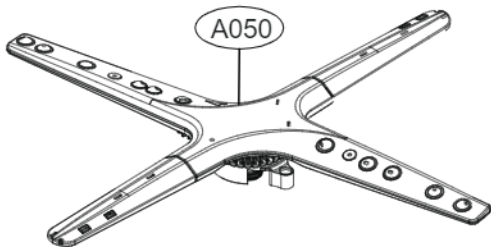

ACCESSORIES			
E202	E006	E007	Hardness Strip
Side Cabinet Strip	Funnel (All models)	Installation part	
			 <p>ppm Total Hardness</p> <p>0 75 125 250 375</p> <p>G009</p>

F191

F194

A050

A170