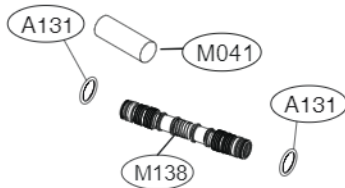

ACCESSORIES			
E202	E006	E007	Hardness Strip
Side Cabinet Strip	Funnel (All models)	Installation part	
			 <p>ppm Total Hardness</p> <p>0 75 125 250 375</p> <p>G009</p>

F191

F194

A050

A170