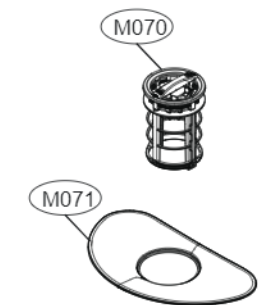

ACCESSORIES			
E202	E006	E007	Hardness Strip
Side Cabinet Strip	Funnel (All models)	Installation part	
			 <p>ppm Total Hardness</p> <p>0 75 125 250 375</p> <p>G009</p>

F191

F194

A050

A170