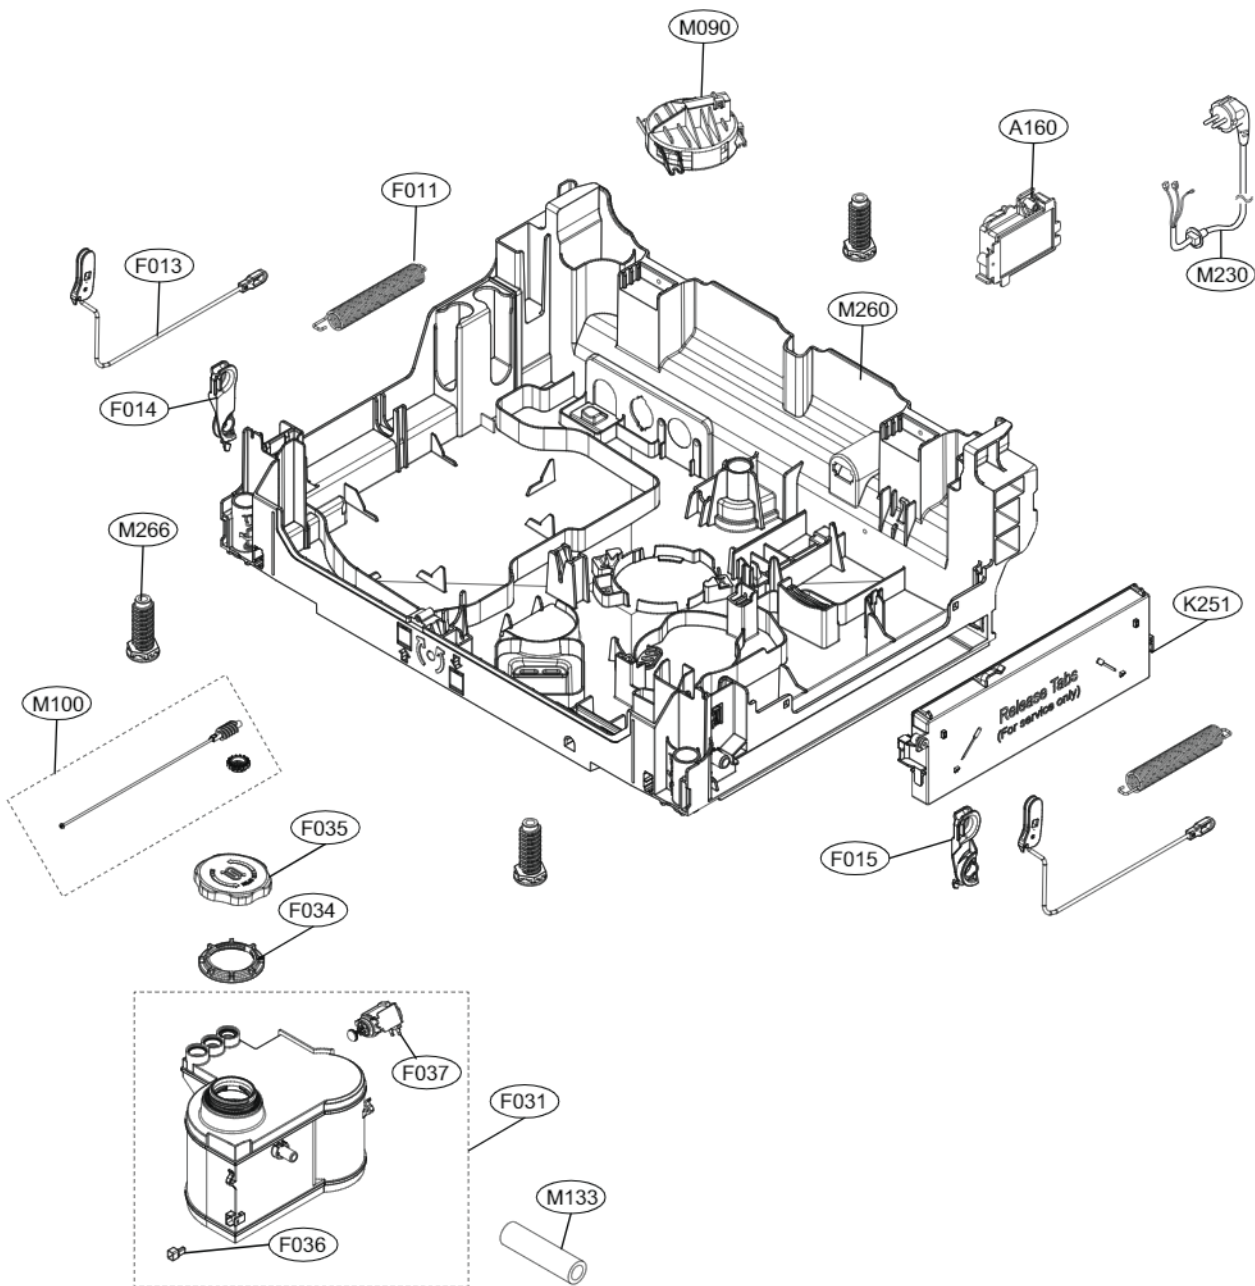

ACCESSORIES			
E202	E006	E007	Hardness Strip
Side Cabinet Strip	Funnel (All models)	Installation part	
			 <p>ppm Total Hardness</p> <p>0 75 125 250 375</p> <p>G009</p>

F191

F194

A050

A170