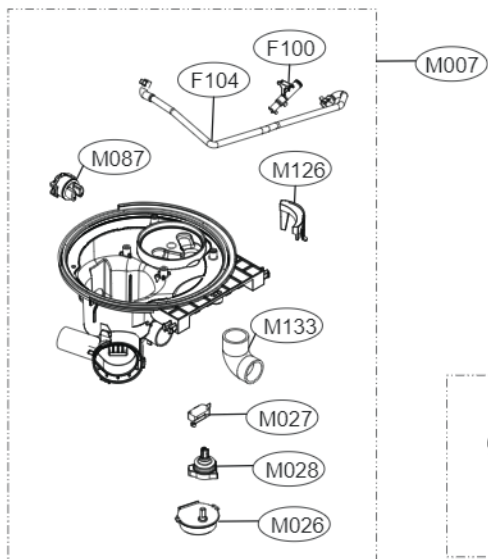

ACCESSORIES			
E202	E006	E007	Hardness Strip
Side Cabinet Strip	Funnel (All models)	Installation part	
			 <p>ppm Total Hardness</p> <p>0 75 125 250 375</p> <p>G009</p>

F191

F194

A050

A170