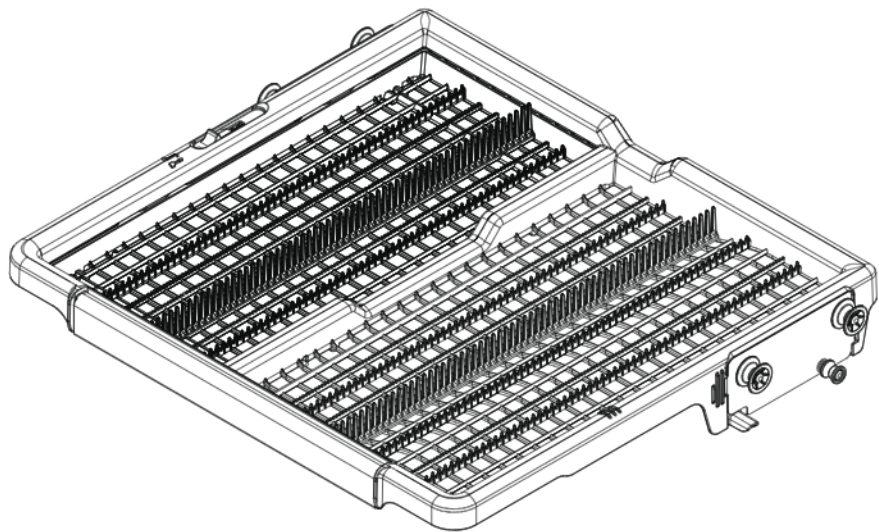

ACCESSORIES			
E202	E006	E007	Hardness Strip
Side Cabinet Strip	Funnel (All models)	Installation part	
			 <p>ppm Total Hardness</p> <p>0 75 125 250 375</p> <p>G009</p>

F191

F194

A050

A170