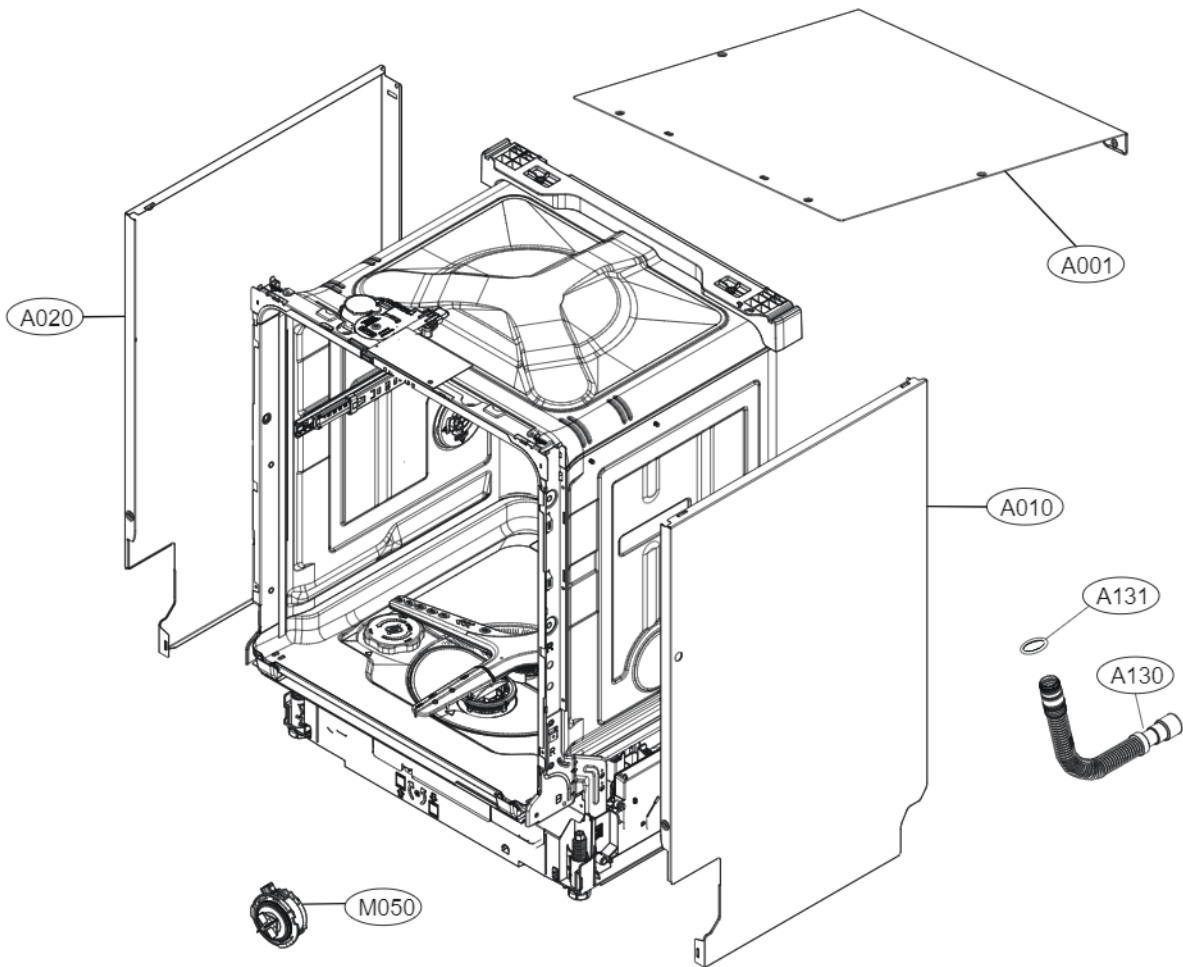

ACCESSORIES			
E202	E006	E007	Hardness Strip
Side Cabinet Strip	Funnel (All models)	Installation part	
			 <p>ppm Total Hardness</p> <p>0 75 125 250 375</p> <p>G009</p>

F191

F194

A050

A170