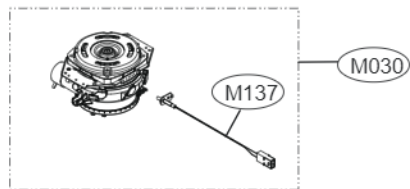

ACCESSORIES			
E202	E006	E007	Hardness Strip
Side Cabinet Strip	Funnel (All models)	Installation part	
			 <p>ppm Total Hardness</p> <p>0 75 125 250 375</p> <p>G009</p>

F191

F194

A050

A170